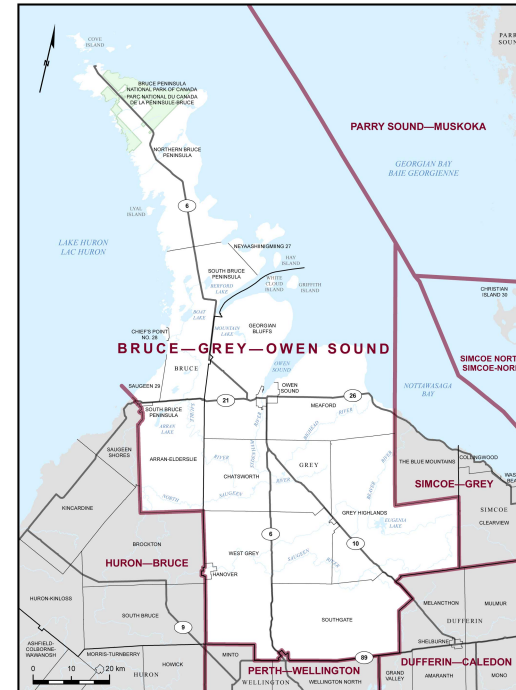

✘ **Electoral District: Bruce—Grey—Owen Sound**

✘ **Province/Territory: Ontario**

- Population: **113,348**
- Area: **6,089 km²**
- Population density: **19.00/km²**
- Population change: **n/a**
- Average age: **46**
- Average income: **\$48,760**
- Voter turnout: **64%**
- Language spoken most often at home:
 - English: **106,765**
 - French: **180**
 - Indigenous languages: **15**
 - Most popular other language:
 - Pennsylvania German: **1,450**
 - All others: **3,000**

Bruce—Grey—Owen Sound is district number 35016 on the Federal Electoral Districts map.

All data are taken from Elections Canada administrative data and from Statistics Canada's 2021 Census of Population. Due to the 2023 Representation Orders, new boundaries and electoral districts come into effect at the 45th federal election. For this reason, some data are estimated by Elections Canada and others are not available. For the purpose of this educational exercise for students, all data are simplified to show a snapshot of the electoral district.