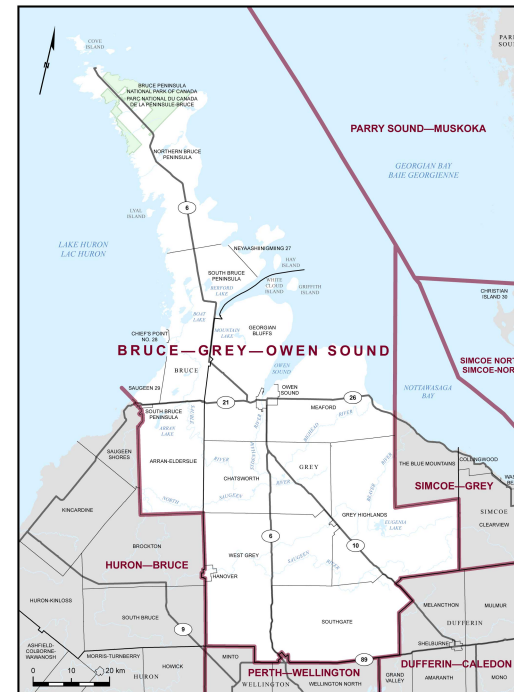

✘ **Electoral District: Bruce—Grey—Owen Sound**

✘ **Province/Territory: Ontario**

- Population: **113,348**
- Area: **6,089 km²**
- Population density: **19.00/km²**
- Population change: **n/a**
- Average age: **46**
- Average income: **\$48,760**
- Voter turnout: **70%**
- Language spoken most often at home:
 - English: **106,765**
 - French: **180**
 - Indigenous languages: **15**
 - Most popular other language:
 - Pennsylvania German: **1,450**
 - All others: **3,000**

Bruce—Grey—Owen Sound is district number 35016 on the Federal Electoral Districts map.

All data are taken from Elections Canada administrative data and from Statistics Canada's 2021 Census of Population. Due to the 2023 Representation Orders, new boundaries and electoral districts came into effect at the 2025 federal election. For this reason, some data are estimated by Elections Canada and others are not available. For the purpose of this educational exercise for students, all data are simplified to show a snapshot of the electoral district.