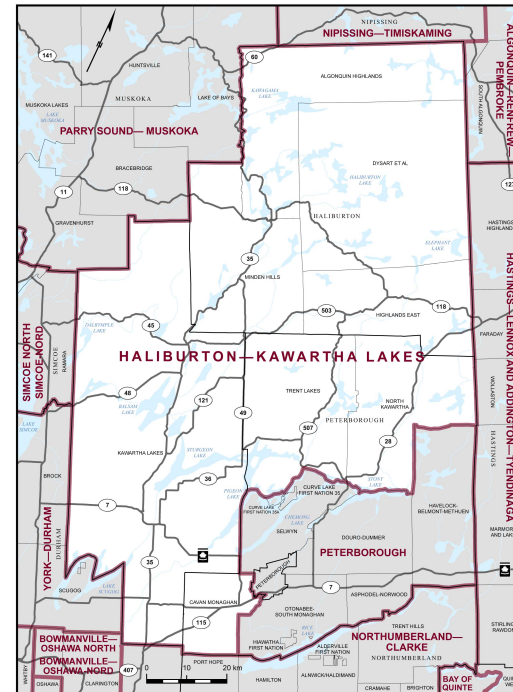

✘ **Electoral District: Haliburton—Kawartha Lakes**

✘ **Province/Territory: Ontario**

- Population: **119,150**
- Area: **8,927 km<sup>2</sup>**
- Population density: **13.00/km<sup>2</sup>**
- Population change: **n/a**
- Average age: **48**
- Average income: **\$51,650**
- Voter turnout: **73%**
- Language spoken most often at home:
  - English: **115,060**
  - French: **225**
  - Indigenous languages: **0**
  - Most popular other language:
    - German: **175**
  - All others: **1,340**

Haliburton—Kawartha Lakes is district number 35035 on the Federal Electoral Districts map.

All data are taken from Elections Canada administrative data and from Statistics Canada's 2021 Census of Population. Due to the 2023 Representation Orders, new boundaries and electoral districts came into effect at the 2025 federal election. For this reason, some data are estimated by Elections Canada and others are not available. For the purpose of this educational exercise for students, all data are simplified to show a snapshot of the electoral district.