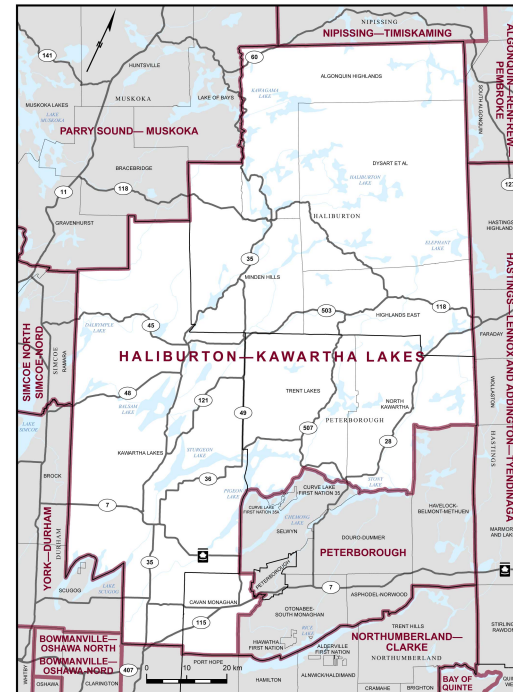

✘ **Electoral District: Haliburton—Kawartha Lakes**

✘ **Province/Territory: Ontario**

- Population: **119,150**
- Area: **8,927 km²**
- Population density: **13.00/km²**
- Population change: **n/a**
- Average age: **48**
- Average income: **\$51,650**
- Voter turnout: **67%**
- Language spoken most often at home:
 - English: **115,060**
 - French: **225**
 - Indigenous languages: **0**
 - Most popular other language:
 - German: **175**
 - All others: **1,340**

Haliburton—Kawartha Lakes is district number 35035 on the Federal Electoral Districts map.

All data are taken from Elections Canada administrative data and from Statistics Canada's 2021 Census of Population. Due to the 2023 Representation Orders, new boundaries and electoral districts come into effect at the 45th federal election. For this reason, some data are estimated by Elections Canada and others are not available. For the purpose of this educational exercise for students, all data are simplified to show a snapshot of the electoral district.