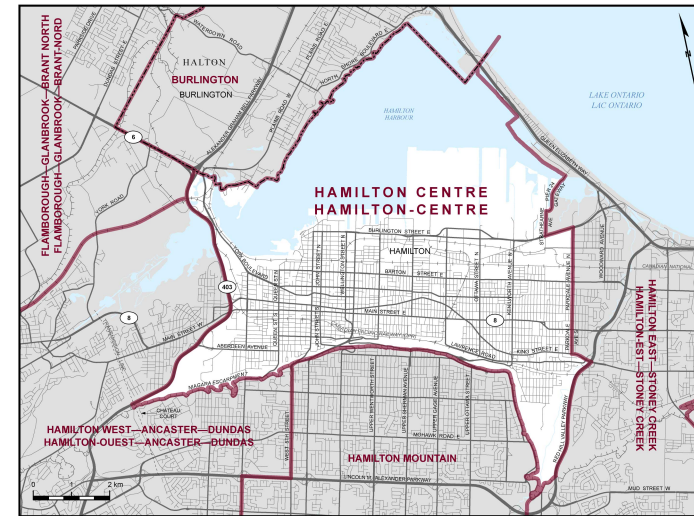

✘ **Electoral District: Hamilton Centre**

✘ **Province/Territory: Ontario**

- Population: **126,188**
- Area: **43 km²**
- Population density: **2,935.00/km²**
- Population change: **n/a**
- Average age: **40**
- Average income: **\$44,640**
- Voter turnout: **56%**
- Language spoken most often at home:
 - English: **105,565**
 - French: **610**
 - Indigenous languages: **15**
 - Most popular other language:
 - Arabic: **1,645**
 - All others: **12,285**

Hamilton Centre is district number 35036 on the Federal Electoral Districts map.

All data are taken from Elections Canada administrative data and from Statistics Canada's 2021 Census of Population. Due to the 2023 Representation Orders, new boundaries and electoral districts come into effect at the 45th federal election. For this reason, some data are estimated by Elections Canada and others are not available. For the purpose of this educational exercise for students, all data are simplified to show a snapshot of the electoral district.