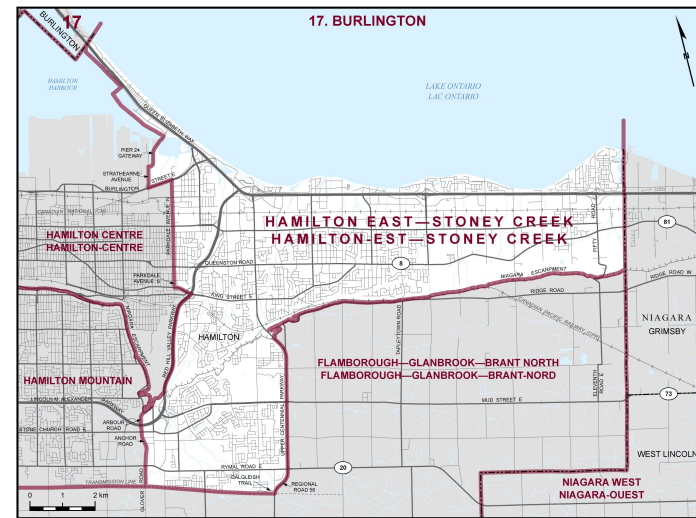

✘ **Electoral District:** Hamilton East—Stoney Creek

✘ **Province/Territory:** Ontario

- Population: **126,570**
- Area: **71 km²**
- Population density: **1,783.00/km²**
- Population change: **n/a**
- Average age: **41**
- Average income: **\$49,320**
- Voter turnout: **69%**
- Language spoken most often at home:
 - English: **97,665**
 - French: **465**
 - Indigenous languages: **0**
 - Most popular other language:
 - Punjabi (Panjabi): **2,765**
 - All others: **18,530**

Hamilton East—Stoney Creek is district number 35037 on the Federal Electoral Districts map.

All data are taken from Elections Canada administrative data and from Statistics Canada's 2021 Census of Population. Due to the 2023 Representation Orders, new boundaries and electoral districts came into effect at the 2025 federal election. For this reason, some data are estimated by Elections Canada and others are not available. For the purpose of this educational exercise for students, all data are simplified to show a snapshot of the electoral district.