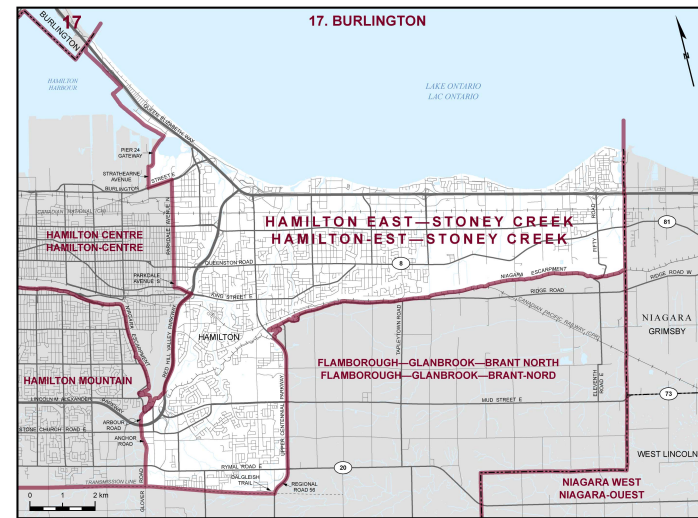

✘ **Electoral District: Hamilton East—Stoney Creek**

✘ **Province/Territory: Ontario**

- Population: **126,570**
- Area: **71 km<sup>2</sup>**
- Population density: **1,783.00/km<sup>2</sup>**
- Population change: **n/a**
- Average age: **41**
- Average income: **\$49,320**
- Voter turnout: **59%**
- Language spoken most often at home:
  - English: **97,665**
  - French: **465**
  - Indigenous languages: **0**
  - Most popular other language:
    - Punjabi (Panjabi): **2,765**
  - All others: **18,530**

Hamilton East—Stoney Creek is district number 35037 on the Federal Electoral Districts map.

All data are taken from Elections Canada administrative data and from Statistics Canada's 2021 Census of Population. Due to the 2023 Representation Orders, new boundaries and electoral districts come into effect at the 45th federal election. For this reason, some data are estimated by Elections Canada and others are not available. For the purpose of this educational exercise for students, all data are simplified to show a snapshot of the electoral district.