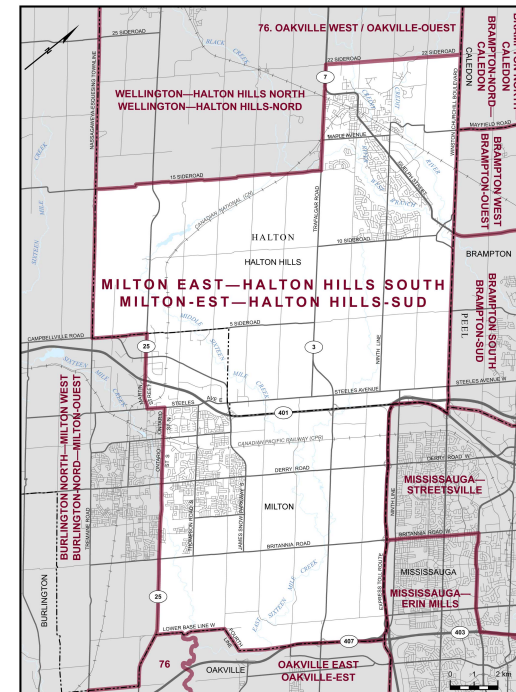

✘ **Electoral District: Milton East—Halton Hills South**

✘ **Province/Territory: Ontario**

- Population: **116,592**
- Area: **244 km²**
- Population density: **478.00/km²**
- Population change: **n/a**
- Average age: **37**
- Average income: **\$63,050**
- Voter turnout: **64%**
- Language spoken most often at home:
 - English: **91,090**
 - French: **585**
 - Indigenous languages: **0**
 - Most popular other language:
 - Urdu: **3,860**
 - All others: **12,105**

Milton East—Halton Hills South is district number 35060 on the Federal Electoral Districts map.

All data are taken from Elections Canada administrative data and from Statistics Canada's 2021 Census of Population. Due to the 2023 Representation Orders, new boundaries and electoral districts come into effect at the 45th federal election. For this reason, some data are estimated by Elections Canada and others are not available. For the purpose of this educational exercise for students, all data are simplified to show a snapshot of the electoral district.