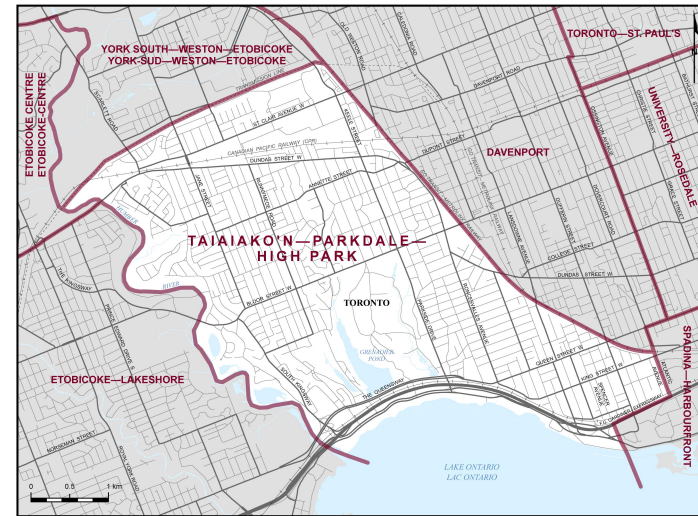

Taiaiako'n—Parkdale—High Park is district number 35105 on the Federal Electoral Districts map.

All data are taken from Elections Canada administrative data and from Statistics Canada's 2021 Census of Population. Due to the 2023 Representation Orders, new boundaries and electoral districts come into effect at the 45th federal election. For this reason, some data are estimated by Elections Canada and others are not available. For the purpose of this educational exercise for students, all data are simplified to show a snapshot of the electoral district.