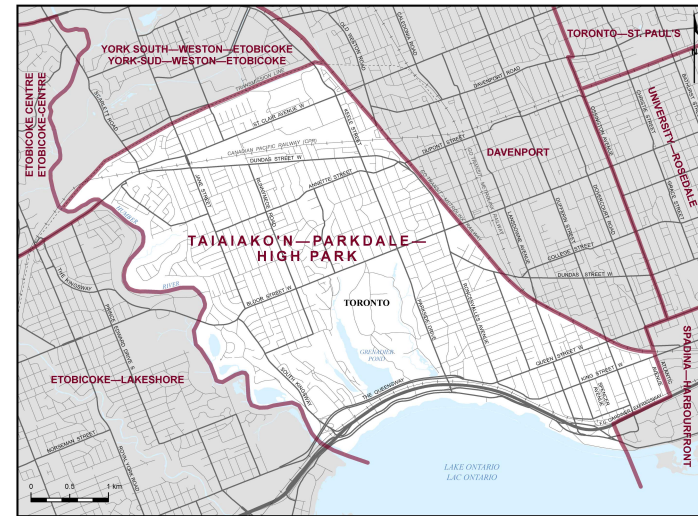

Taiaiako'n—Parkdale—High Park is district number 35105 on the Federal Electoral Districts map.

All data are taken from Elections Canada administrative data and from Statistics Canada's 2021 Census of Population. Due to the 2023 Representation Orders, new boundaries and electoral districts came into effect at the 2025 federal election. For this reason, some data are estimated by Elections Canada and others are not available. For the purpose of this educational exercise for students, all data are simplified to show a snapshot of the electoral district.