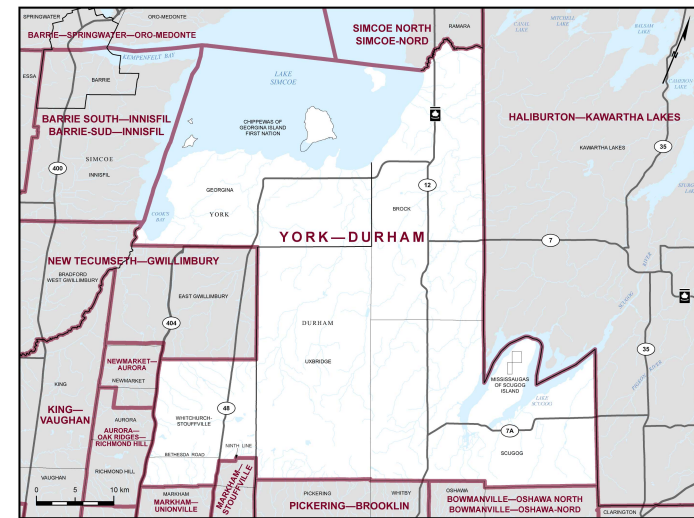

✘ **Electoral District: York—Durham**

✘ **Province/Territory: Ontario**

- Population: **116,560**
- Area: **1,812 km²**
- Population density: **64.00/km²**
- Population change: **n/a**
- Average age: **44**
- Average income: **\$59,300**
- Voter turnout: **62%**
- Language spoken most often at home:
 - English: **107,725**
 - French: **225**
 - Indigenous languages: **0**
 - Most popular other language:
 - Mandarin: **1,115**
 - All others: **4,600**

York—Durham is district number 35121 on the Federal Electoral Districts map.

All data are taken from Elections Canada administrative data and from Statistics Canada's 2021 Census of Population. Due to the 2023 Representation Orders, new boundaries and electoral districts come into effect at the 45th federal election. For this reason, some data are estimated by Elections Canada and others are not available. For the purpose of this educational exercise for students, all data are simplified to show a snapshot of the electoral district.