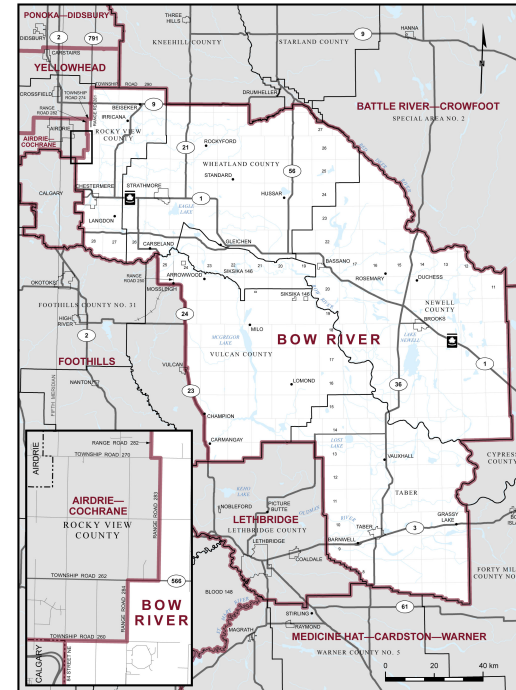

✘ **Electoral District: Bow River**

✘ **Province/Territory: Alberta**

- Population: **112,763**
- Area: **20,844 km²**
- Population density: **5.00/km²**
- Population change: **n/a**
- Average age: **38**
- Average income: **\$55,050**
- Voter turnout: **62%**
- Language spoken most often at home:
 - English: **89,205**
 - French: **270**
 - Indigenous languages: **240**
 - Most popular other language:
 - German: **5,480**
 - All others: **11,805**

Bow River is district number 4803 on the Federal Electoral Districts map.

All data are taken from Elections Canada administrative data and from Statistics Canada's 2021 Census of Population. Due to the 2023 Representation Orders, new boundaries and electoral districts come into effect at the 45th federal election. For this reason, some data are estimated by Elections Canada and others are not available. For the purpose of this educational exercise for students, all data are simplified to show a snapshot of the electoral district.