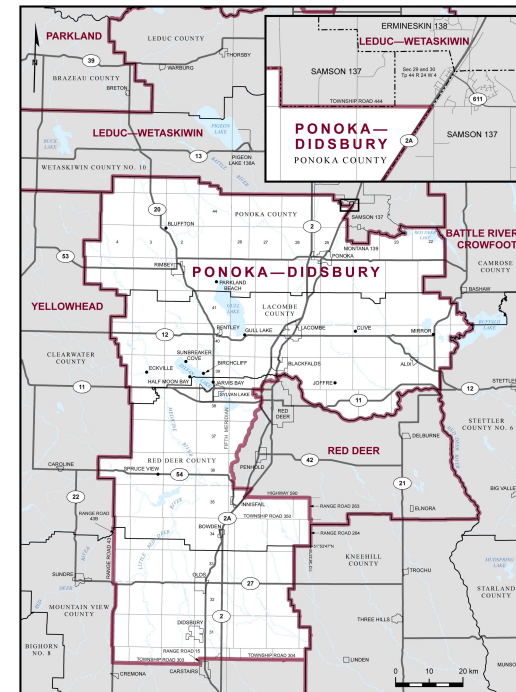

✘ **Electoral District: Ponoka—Didsbury**

✘ **Province/Territory: Alberta**

- Population: **114,521**
- Area: **9,573 km²**
- Population density: **12.00/km²**
- Population change: **n/a**
- Average age: **41**
- Average income: **\$53,800**
- Voter turnout: **72%**
- Language spoken most often at home:
 - English: **108,410**
 - French: **230**
 - Indigenous languages: **20**
 - Most popular other language:
 - Tagalog (Pilipino, Filipino): **815**
 - All others: **2,360**

Ponoka—Didsbury is district number 48033 on the Federal Electoral Districts map.

All data are taken from Elections Canada administrative data and from Statistics Canada's 2021 Census of Population. Due to the 2023 Representation Orders, new boundaries and electoral districts come into effect at the 45th federal election. For this reason, some data are estimated by Elections Canada and others are not available. For the purpose of this educational exercise for students, all data are simplified to show a snapshot of the electoral district.