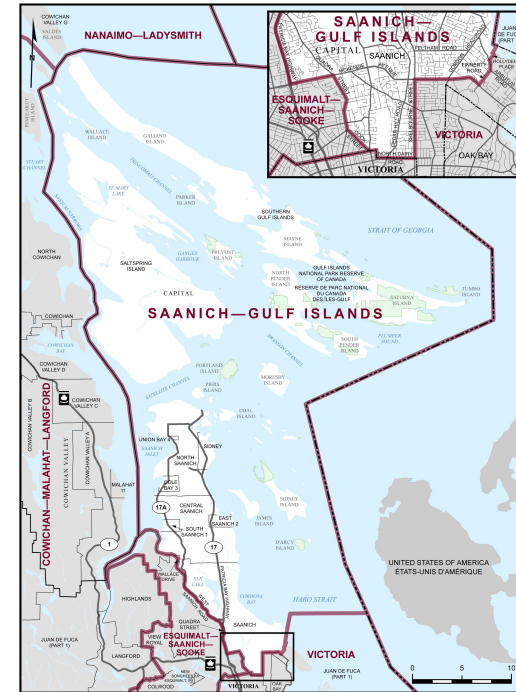

✘ **Electoral District: Saanich—Gulf Islands**  
✘ **Province/Territory: British Columbia**

- Population: **122,147**
- Area: **516 km<sup>2</sup>**
- Population density: **237.00/km<sup>2</sup>**
- Population change: **n/a**
- Average age: **49**
- Average income: **\$59,200**
- Voter turnout: **70%**
- Language spoken most often at home:
  - English: **109,905**
  - French: **345**
  - Indigenous languages: **30**
  - Most popular other language:
    - Mandarin: **2,255**
  - All others: **5,800**

Saanich—Gulf Islands is district number 59029 on the Federal Electoral Districts map.

All data are taken from Elections Canada administrative data and from Statistics Canada's 2021 Census of Population. Due to the 2023 Representation Orders, new boundaries and electoral districts come into effect at the 45th federal election. For this reason, some data are estimated by Elections Canada and others are not available. For the purpose of this educational exercise for students, all data are simplified to show a snapshot of the electoral district.