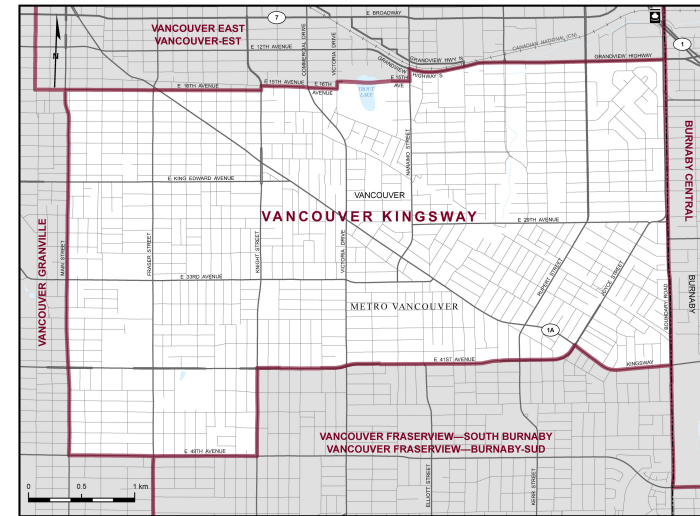

✘ **Electoral District: Vancouver Kingsway**

✘ **Province/Territory: British Columbia**

- Population: **116,499**
- Area: **17 km<sup>2</sup>**
- Population density: **6,853.00/km<sup>2</sup>**
- Population change: **n/a**
- Average age: **42**
- Average income: **\$48,560**
- Voter turnout: **54%**
- Language spoken most often at home:
  - English: **67,525**
  - French: **390**
  - Indigenous languages: **5**
  - Most popular other language:
    - Yue (Cantonese): **16,715**
  - All others: **22,190**

Vancouver Kingsway is district number 59039 on the Federal Electoral Districts map.

All data are taken from Elections Canada administrative data and from Statistics Canada's 2021 Census of Population. Due to the 2023 Representation Orders, new boundaries and electoral districts come into effect at the 45th federal election. For this reason, some data are estimated by Elections Canada and others are not available. For the purpose of this educational exercise for students, all data are simplified to show a snapshot of the electoral district.