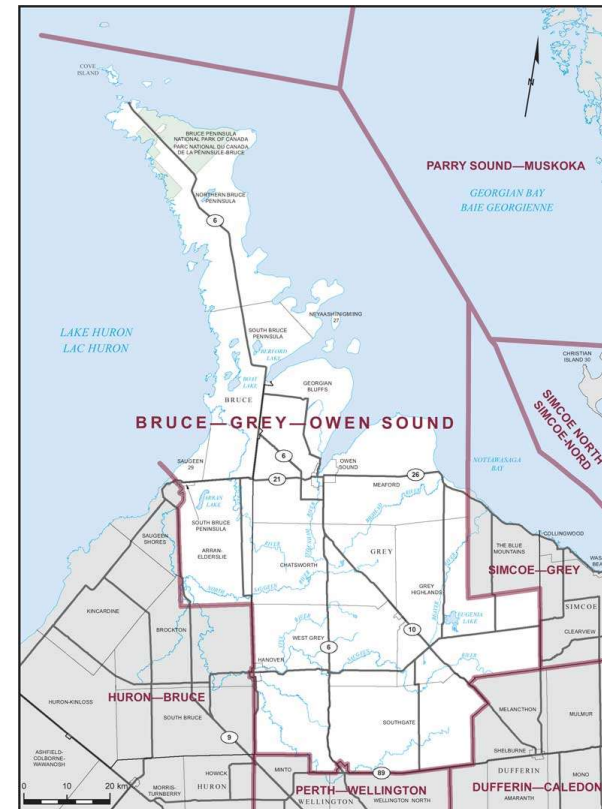

English: **106,760**

French: **185**

Indigenous languages: **15**

Most popular other languages:

- German & Pennsylvania German: **2,735**

All others: **1,710**

Bruce – Grey – Owen Sound is district number (35) 014 on the Federal Electoral Districts map.