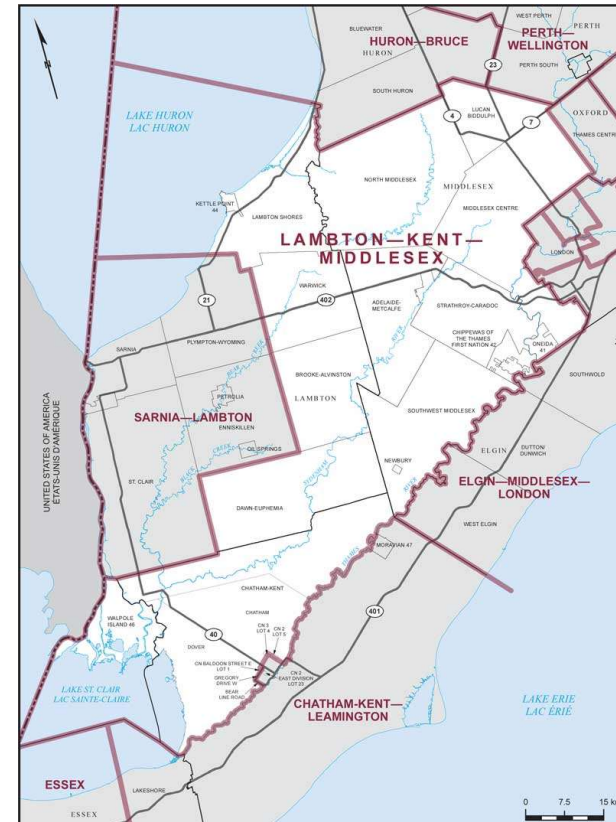

✘ Electoral District: Lambton – Kent – Middlesex

✘ Province/Territory: Ontario

- Population: **111,242**
- Area: **4,919 km²**
- Population density: **23/km²**
- Population change: **+5.6%**
- Average age: **43**
- Average income: **\$52,400**
- Voter turnout: **67%**
- Language spoken most often at home:
 - English: **106,445**
 - French: **200**
 - Indigenous languages: **25**
 - Most popular other language:
 - Portuguese: **530**
 - All others: **2,145**

Lambton – Kent – Middlesex is district number (35) 048 on the Federal Electoral Districts map.

All data are taken from Statistic Canada's Census Profile, 2021 Census of Population, and Elections Canada's official voting results for the 44th general election. For the purpose of this exercise, all data have been simplified to show a snapshot of the electoral district. The data for "languages spoken most often at home" are for single responses only. Income data are taken from the average total income of individuals in 2020.